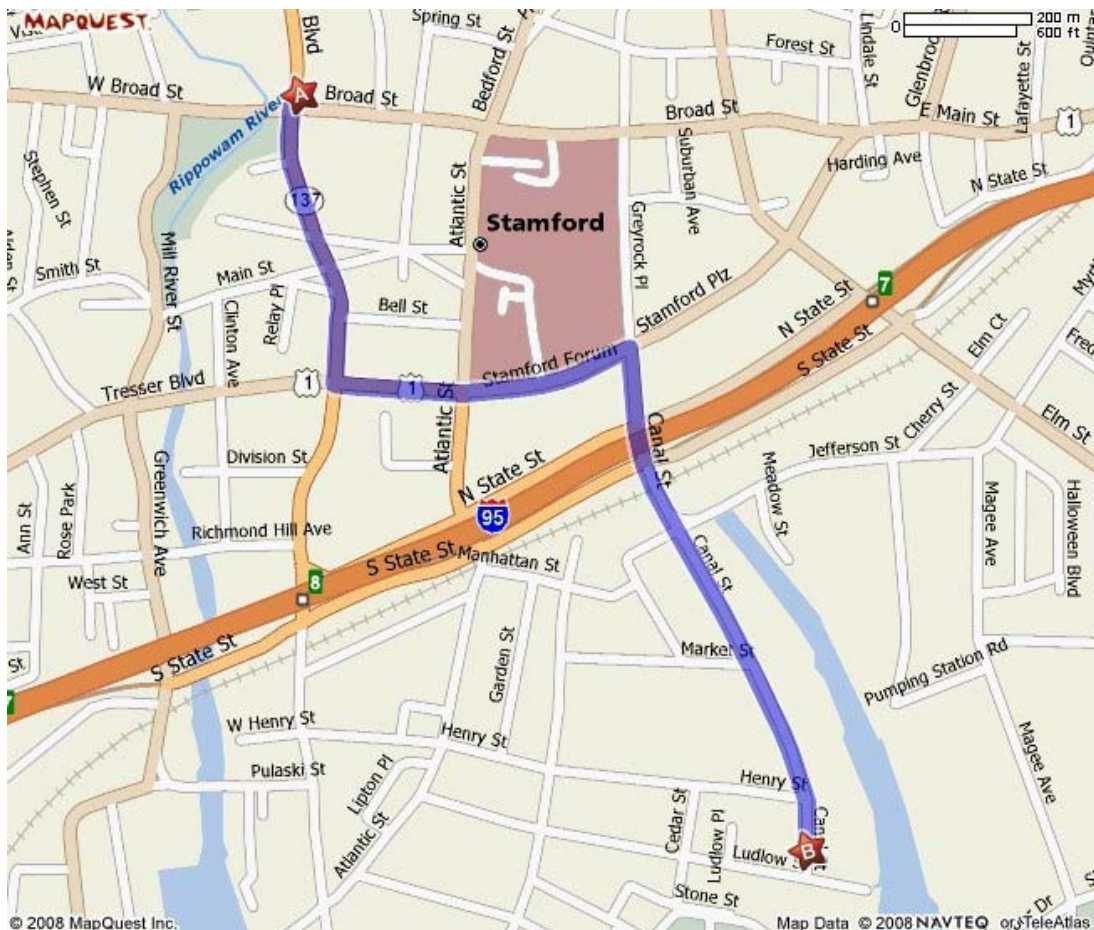

Skyline Cruise Information

The Skyline Cruise will be leaving from the **Harbor Square Marina at 860 Canal Street in Stamford.** Parking is provided at the marina where we board the boat.

Boarding will begin at 6:30 P.M. ALL GUESTS SHOULD AT THE MARINA BY 6:30 P.M.

The boat will **leave** the harbor at approximately 7:30 P.M. **be there by 6:30!**

All guests not on the boat at departure will NOT BE REFUNDED UNER ANY CIRCUMSTANCES

**Semi Formal Attire
NO JEANS!**